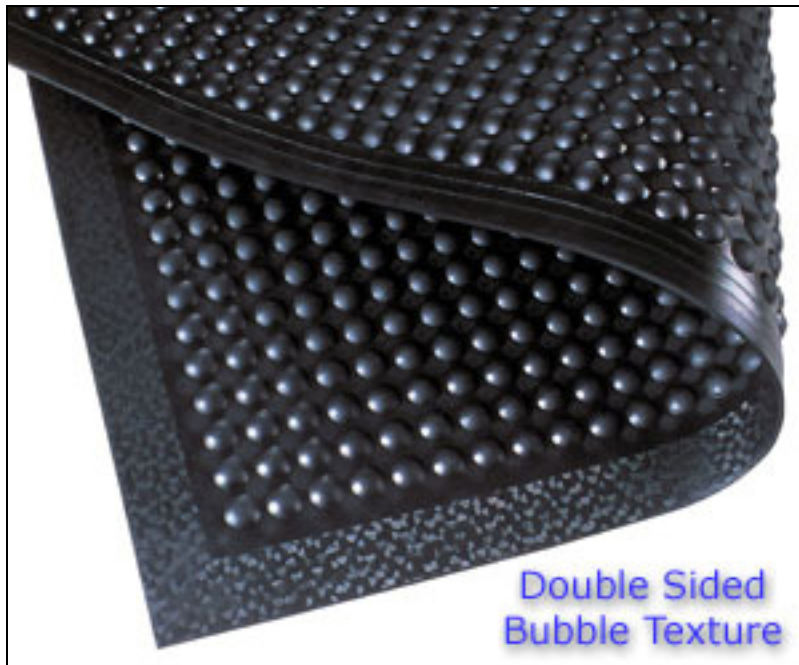

Comfort-Eze Anti-Fatigue Mats

Comfort-Eze Anti-Fatigue Mats are long-lasting, comfortable work mats. Unlike other anti-fatigue mats, Comfort-Eze features dual comfort support on both sides of mat.

- Bubble design creates flexible mat allowing easy air flow.
- Designed to hold excessive weight.
- Ideal for dry areas.
- Beveled borders prevent slips and falls.

NOTE: Beveled borders only on three sides of mats 30" x 30" and larger.

Item No: FCFTEZE

Standard Sizes (Approximate)

Size	Qty. 1	Qty. 2-10	Qty. 11-25	Qty. 26+
18" x 24"	\$31.60	\$27.85	\$24.10	\$20.35
24" x 36"	\$53.60	\$49.85	\$46.10	\$42.35
30" x 30"	\$60.10	\$56.35	\$52.60	\$48.85
30" x 60"	\$109.00	\$105.25	\$101.50	\$97.75
30" x 10'	\$217.20	\$213.45	\$209.70	\$205.95
30" x 20'	\$434.00	\$430.25	\$426.50	\$422.75

Standard Colors

Black